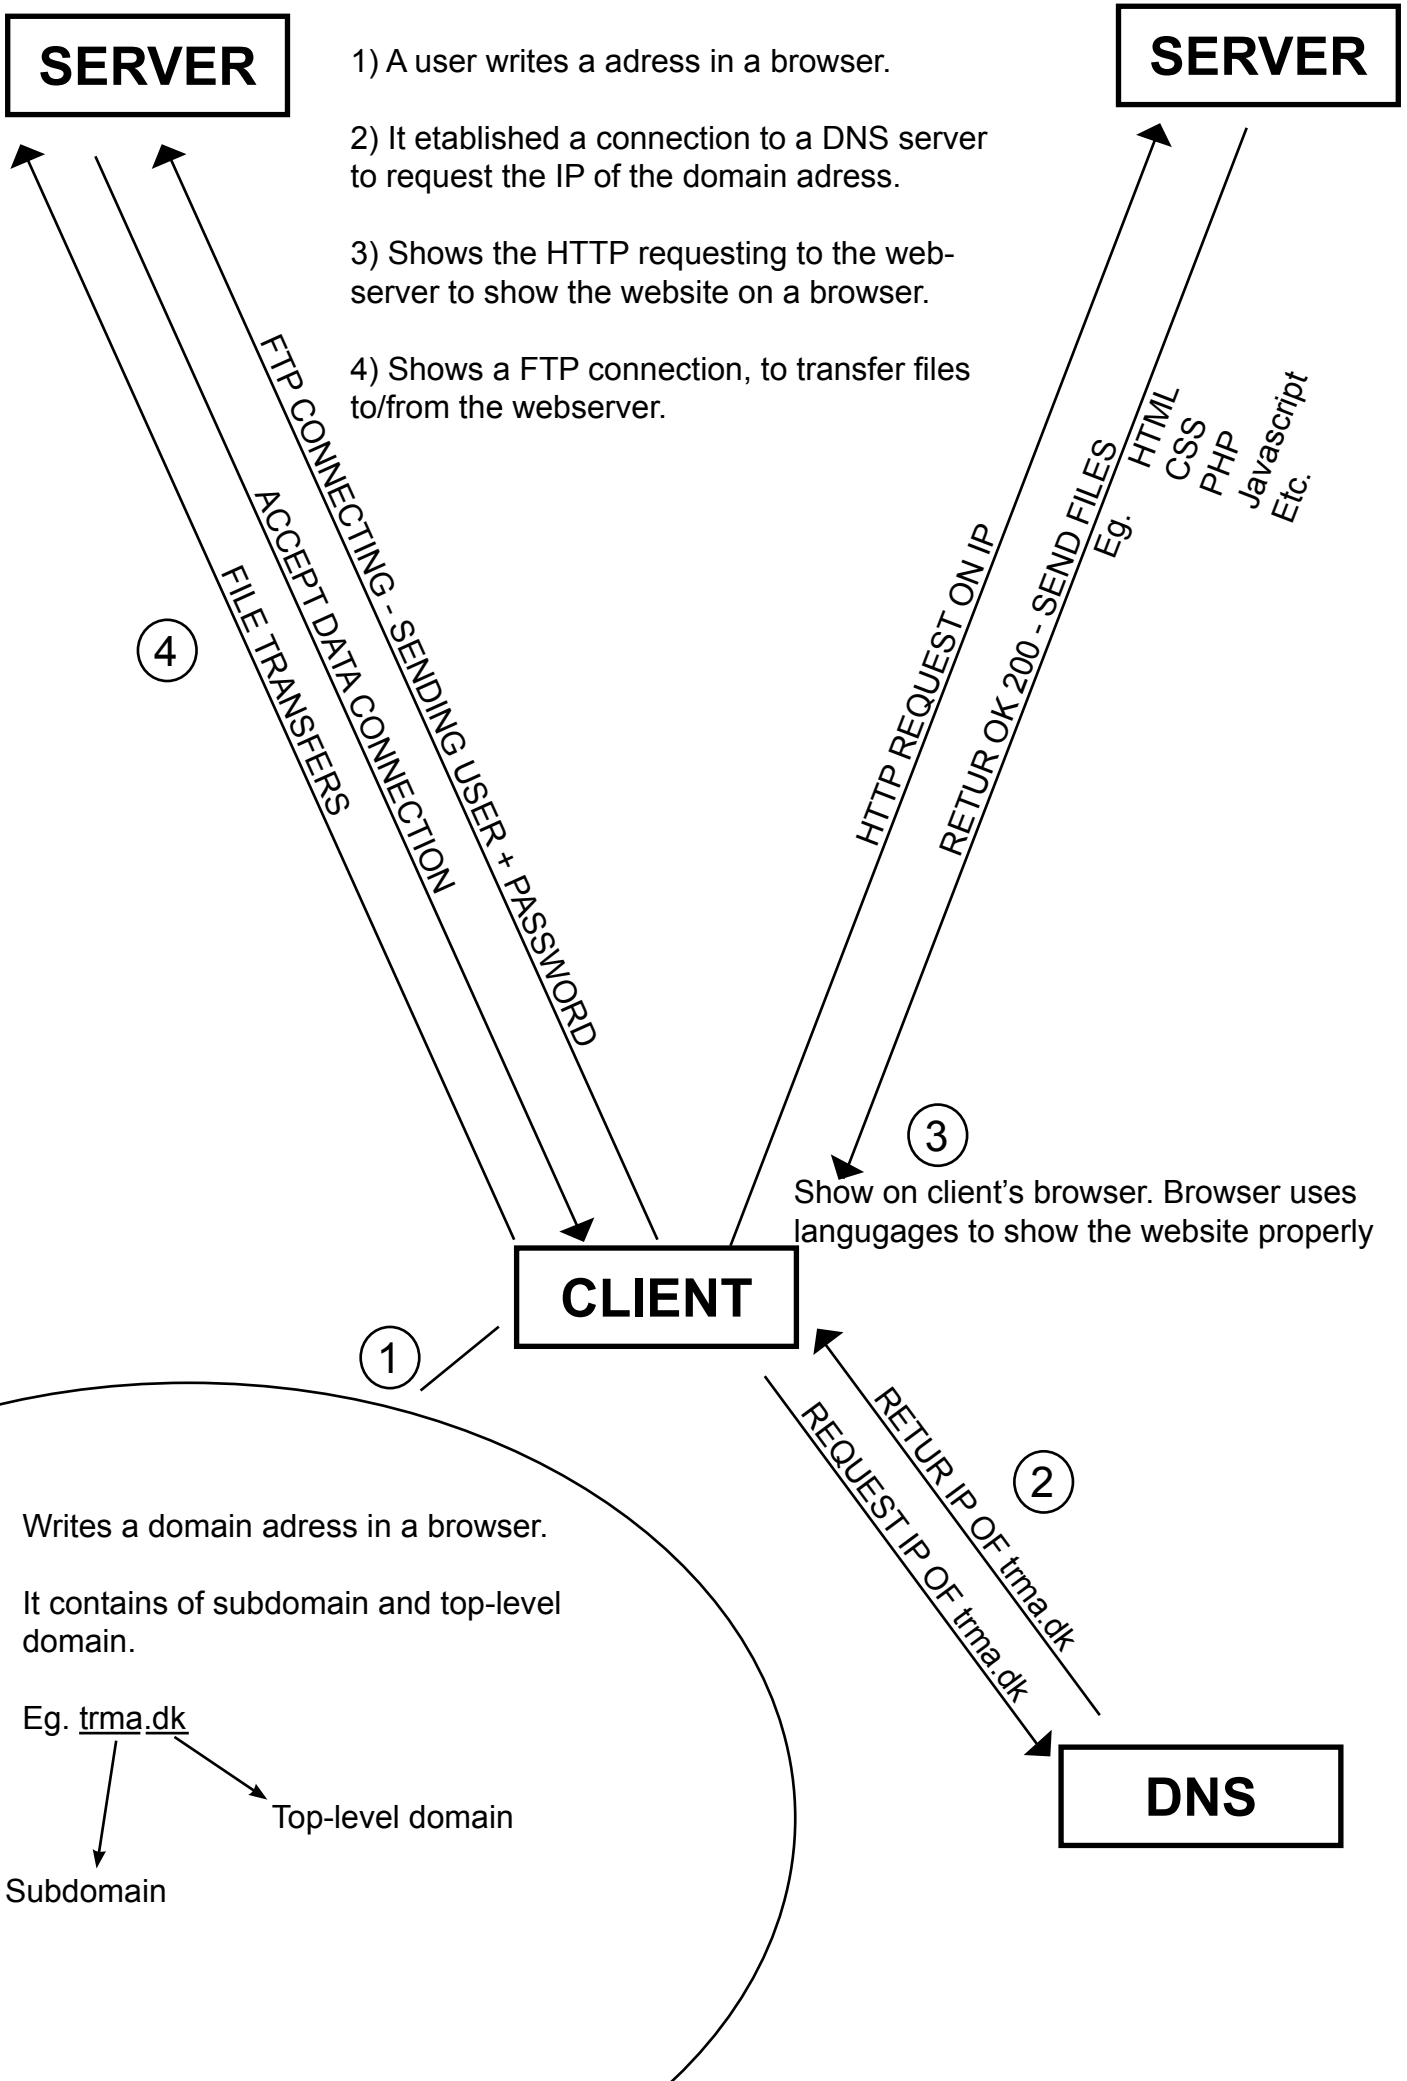

Flowscreen

Writes a domain adress in a browser.

It contains of subdomain and top-level domain.

Eg. trma.dk

Subdomain → Top-level domain